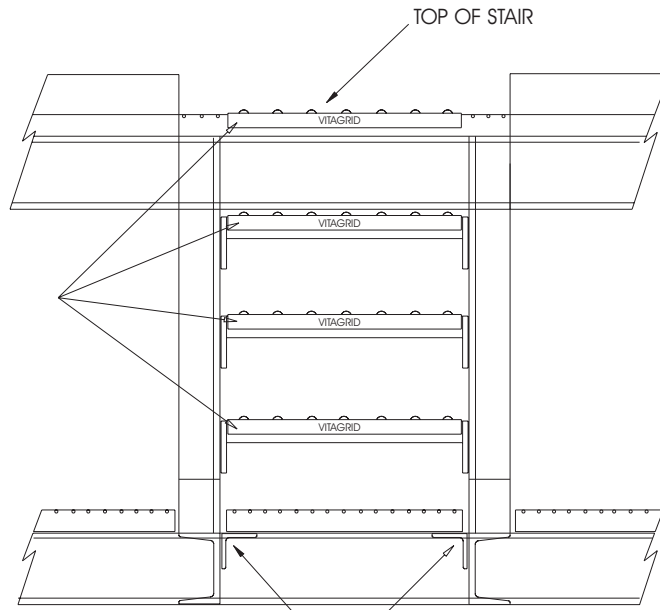

STAIR DETAILS

SELF CLEANING AGGRESSIVE
NON SLIP NOSING ANGLE
SIGHTING EDGE

NOTE: ANGLE CLEAT SUPPORT

SELF CLEANING AGGRESSIVE
NON SLIP NOSING ANGLE
SIGHTING EDGE

PLEASE SHOW OVER LAP DIMENSION

ANGLE CLEATS FOR GRATING
OVERLAP SUPPORT

PLEASE SHOW UNDER LAP DIMENSION