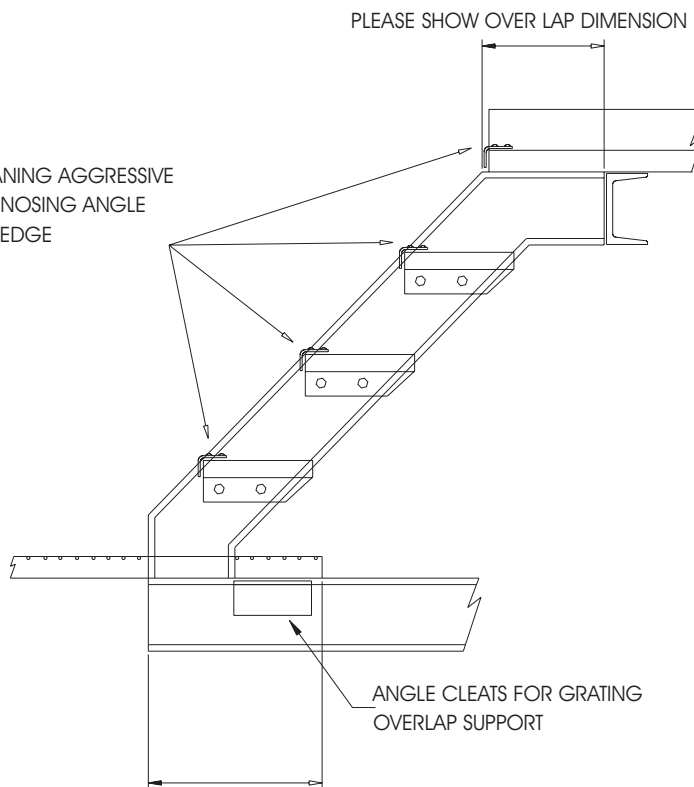

STAIR DETAILS

SELF CLEANING AGGRESSIVE
NON SLIP NOSING ANGLE
SIGHTING EDGE

NOTE: ANGLE CLEAT SUPPORT

SELF CLEANING AGGRESSIVE
NON SLIP NOSING ANGLE
SIGHTING EDGE

PLEASE SHOW OVER LAP DIMENSION

ANGLE CLEATS FOR GRATING
OVERLAP SUPPORT

PLEASE SHOW UNDER LAP DIMENSION